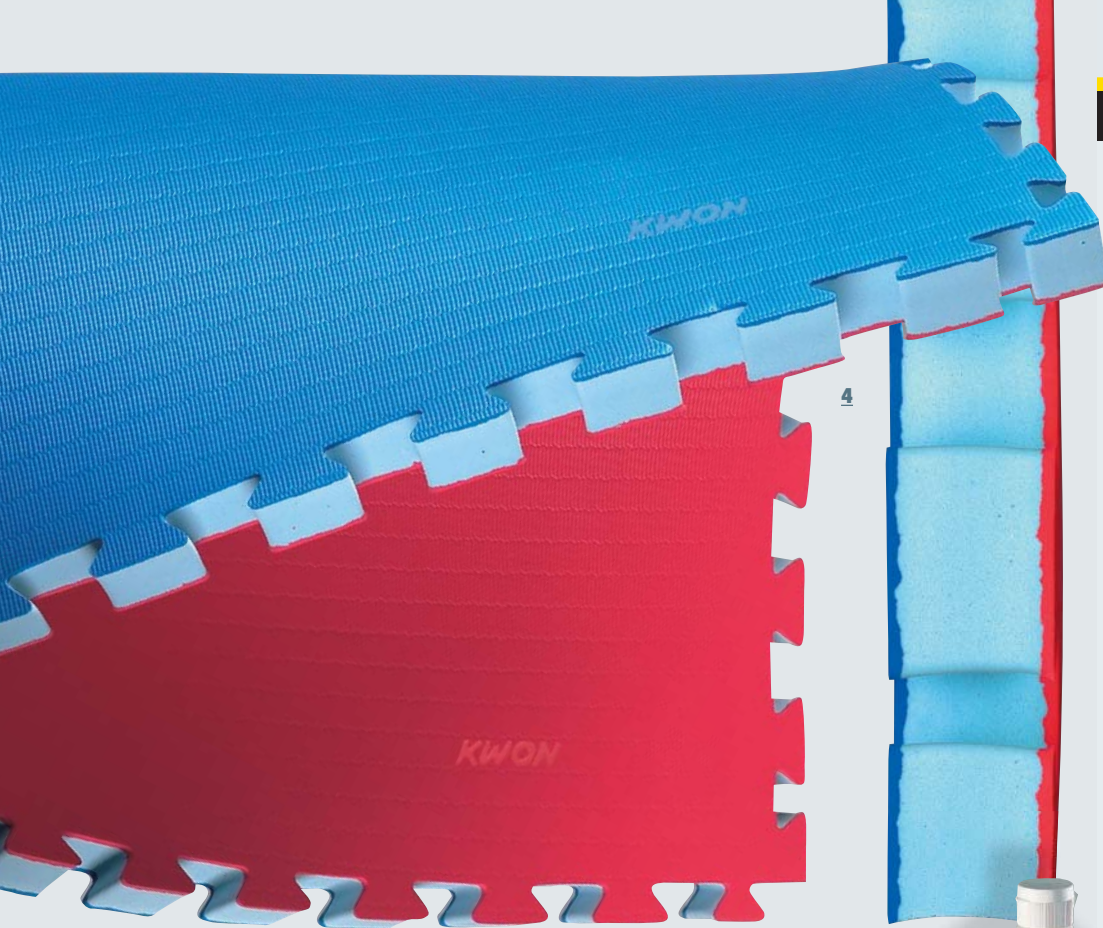

2 Black/red Art.No. 90 010 08

3 Wood look/sand model Art.No. 90 010 09

4 Reversible mat 4 cm

Multipurpose reversible mat for Aikido, Ju Jutsu or Judo with ambossed rice-straw pattern. 4 cm thick foam rubber material yields excellent cushioning in a mat weighing no more than 4 kg. The jointed panel system facilitates set-up and dismantling and additionally ensures that your mats will no longer shift or slide. Available in red/blue.

Art.No. 90 010 14

5 Judo mat RG 230

Solid foam rubber jointed panels. Top side and edges are laminated with a kodokan covering made of vinyl-encased polyester and feature a rice-straw pattern in your choice of green, yellow, red or blue. Bottom laminated with non-slip base. Washable, easy-care mat with 3-year guarantee against tears.

Foam weight: appr. 235 kg per m²

Panel size: 1x1 m / 1x2 m

Thickness: 4 cm / 5 cm

Color: red/green/blue/turquoise/yellow

Art.No. 90 010 53-72

6 Judo mat RG 260

see No. 3.

Foam weight: appr. 260 kg per m²

Panel size: 1x1 m / 1x2 m

Thickness: 4 cm / 5 cm

Color: red/green/blue/turquoise/yellow

Art.No. 90 010 73 - 92

7 Mat cleaner

Cleans and disinfects mats gently and thoroughly.

Without harmful substances. Non-toxic and odourless.

Dilute before use: 1:20 for cleaning;

1:10 for disinfections.

1 litre bottle

Art.No. 90 020 55