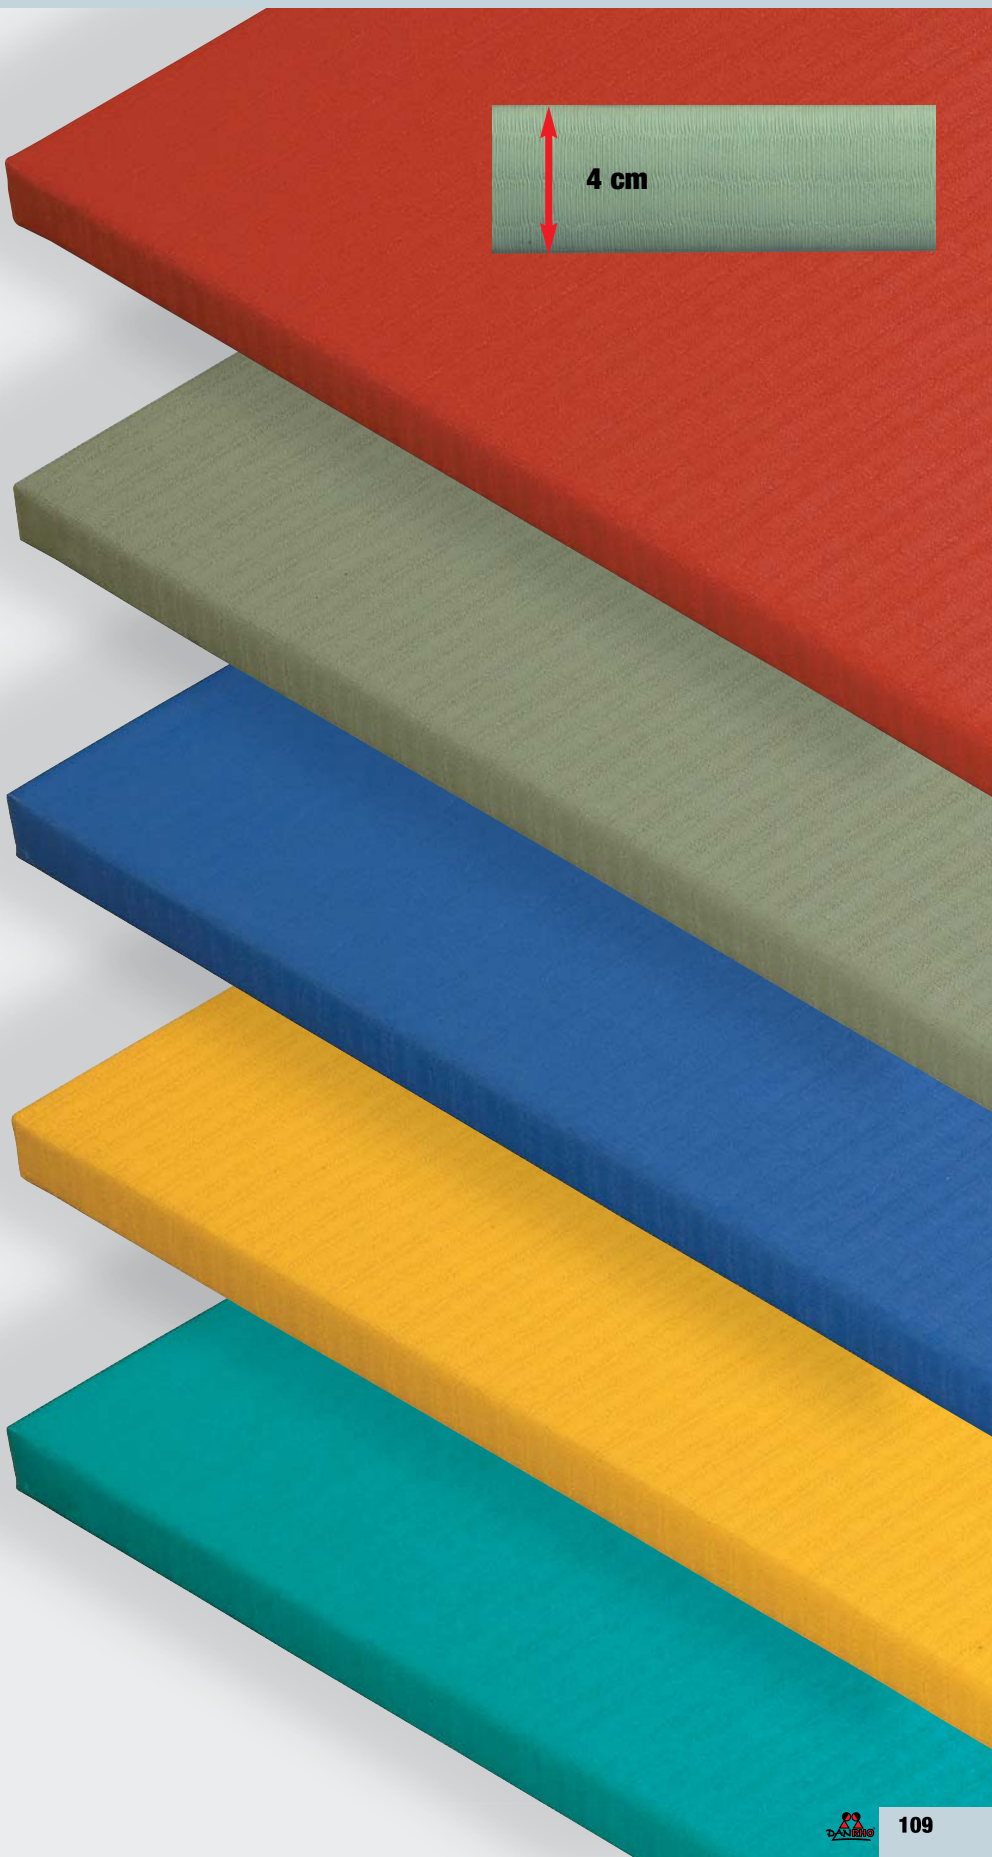

GB Kasei Tatami

Consisting of foam composite panels. Top and sides laminated with heavy-duty vinyl fabric in rice-straw pattern. Base laminated with non-slip fabric and sealed. Wipe-down, easy-care.

Dimensions: 1 x 1 m / 4 cm, 1 x 2 m / 4 cm

Available in green, red, blue, yellow, turquoise

1 x 1 m, red	Art. No. 33 10 016 01
1 x 2 m, red	Art. No. 33 10 016 02
1 x 1 m, green	Art. No. 33 10 016 03
1 x 2 m, green	Art. No. 33 10 016 04
1 x 1 m, blue	Art. No. 33 10 016 05
1 x 2 m, blue	Art. No. 33 10 016 06
1 x 1 m, yellow	Art. No. 33 10 016 07
1 x 2 m, yellow	Art. No. 33 10 016 08
1 x 1 m, turquoise	Art. No. 33 10 016 09
1 x 2 m, turquoise	Art. No. 33 10 016 10

Mats & Accessories

109

Telefon: +420 495 582 100
Mobil: +420 774 527 839
info@kwon-danrho.cz
www.kwon-danrho.cz

Objednávky
a informace:

HK Plus s.r.o.
Veverkova 1343/1
Hradec Králové, 500 02

Zastoupení značek
KWON a DANRHO pro ČR

KWON
TOUCH THE SPIRIT